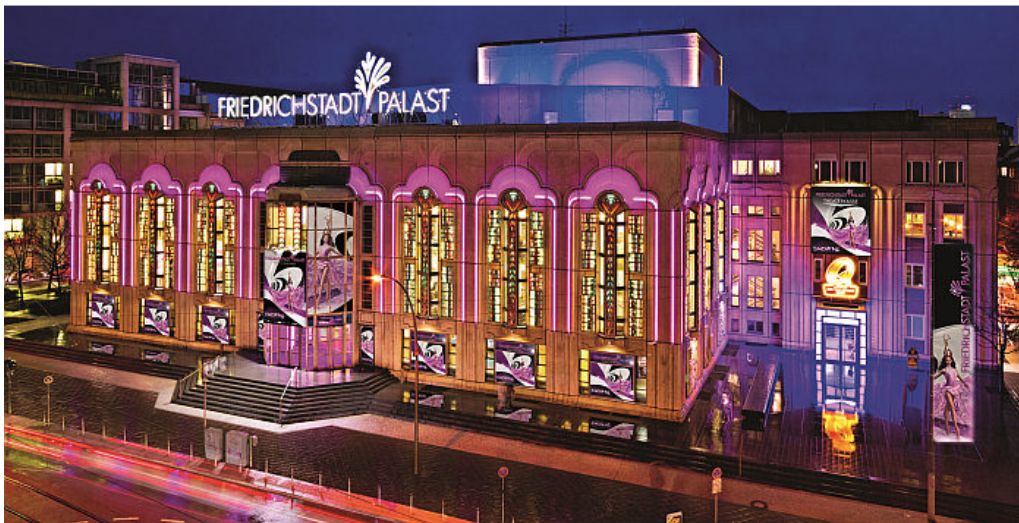

PRESS INFORMATION

2013 half-year results: Friedrichstadt-Palast on course to break records thanks to SHOW ME

Berlin, 5 August 2013

PRESS CONTACT:

André Puchta
Head of Press and Public Relations

Tel.: +49 30 – 2326 2201
Fax: +49 30 – 2326 2273

E-mail: puchta@show-palace.eu
www.show-palace.eu

Friedrichstadt-Palast radiant – with glowing results in the first half of 2013 (photo: Friedrichstadt-Palast / Götz Schleser)

Sales reach EUR 13 million in the first half-year (+35 percent) / over 90 percent attendance rate / more than a quarter of a million paying visitors in six months

The Friedrichstadt-Palast theatre reports remarkably high rates of growth in the first six months of 2013. At the end of the first half-year, Europe's largest and most contemporary Show Palace is on course to reach new all-time highs for the relevant indicators – attendance and sales – for the year as a whole.

Half-year ticket sales totalled EUR 13,002,294 (first half of 2012: EUR 9,605,777), a 35 percent increase. 254,192 tickets sold (first half of 2012: 216,661) resulted in an attendance rate of 90.9 percent (first half of 2012: 76.8 percent), a rise of 14 percentage points. On average, nearly 1,720 visitors saw each show.

Attendance rates of more than 90 percent in the first six months (normally the "quieter" half of the year) have not been seen at the largest theatre in Berlin – with 1,895 seats – for twelve years. These figures do not include complimentary tickets or guest performances. Due to the enormous demand for SHOW ME tickets, ten extra shows were scheduled to increase availability by nearly 19,000 seats. For comparison, in 2007 there were only 135,000 show-goers in the first half-year.

Just nine months following its premiere in October 2012, 400,236 paying visitors have now seen SHOW ME. This is an increase of 15.6 percent compared to the previous production, Yma, which attracted 62,288 fewer patrons in the same period.

Friedrichstadt-Palast
Europe's Show Palace
Friedrichstrasse 107
10117 Berlin – Mitte
In the East End Theatre District

General Director:
Dr. Berndt Schmidt

Chairman of the Board:
State Secretary of Culture
André Schmitz

Berlin Owned by the
City of Berlin